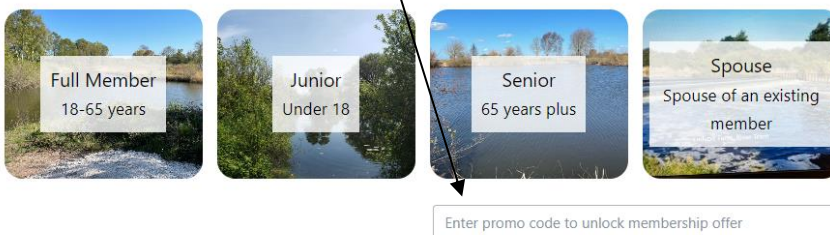

Buying and renewing a Night Fishing Permit

1. Start by logging in to Clubmate
2. From the welcome screen click on Start New Membership
3. Enter the Promo Code that you have been sent into the text box and press submit

Become a member

Choose from one of our membership plans to get started.

You already have memberships in place - are you looking to add an additional one?

4. Click on Night Fishing
5. Then click on Select membership.